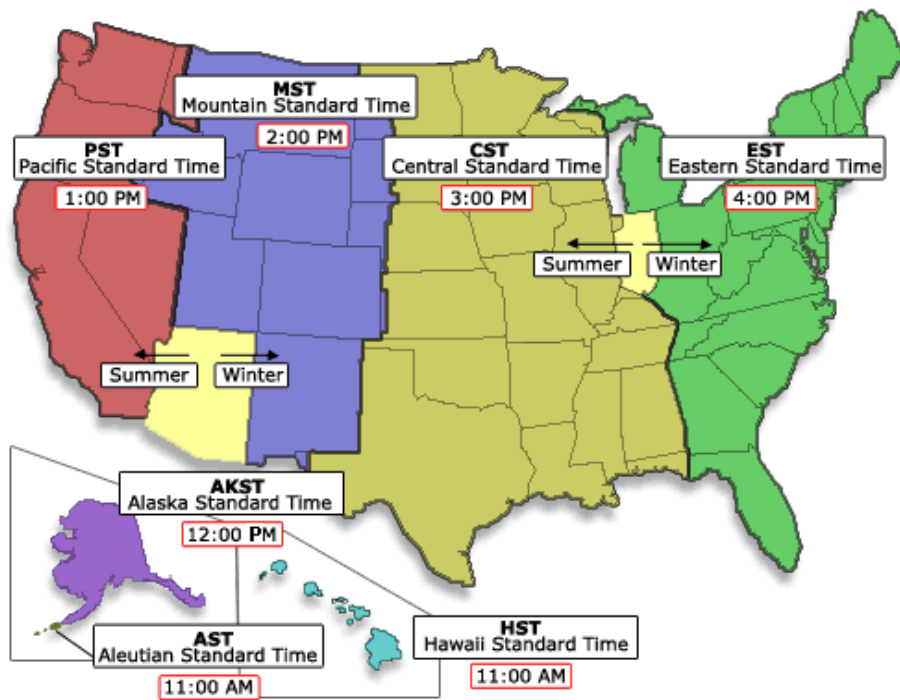

Operation Sudden School Storm – A Tornado Response Exercise – Participation

Sudden School Storm

Tabletop Exercise

EXERCISE SCHEDULE – The Operation Sudden School Storm Tabletop Exercise is scheduled so that teams can participate anytime between 9:00AM ET and 4:00PM ET (make adjustments for your time zone).

The exercise portal will be open from 9:00AM ET to 4:00PM ET (make adjustments for your time zone). This will allow flexibility for you and your team to set a start time which fits your schedule.

EXERCISE START – Anytime between 9:00AM ET and 1:00PM ET (make adjustments for your time zone).

On the day of the exercise access www.onxsystem.com/user anytime between 9:00AM ET and 1:00PM ET (make adjustments for your time zone) then login using your USER NAME and PASSWORD. Once you have logged in click on the Operation Sudden School Storm Tabletop Exercise listed under the header “Your Exercises” in the upper left hand corner.

Once you and your team are ready to begin the exercise simply click on the forward arrow to move into exercise play.

EXERCISE DURATION – Any consecutive three hours between 9:00AM ET and 4:00PM ET (make adjustments for your time zone).

EXERCISE HELP DESK – At the beginning of the exercise you will be provided with a Help Desk phone number that you can call if you have questions or need advice while participating in the exercise.

Time Zones