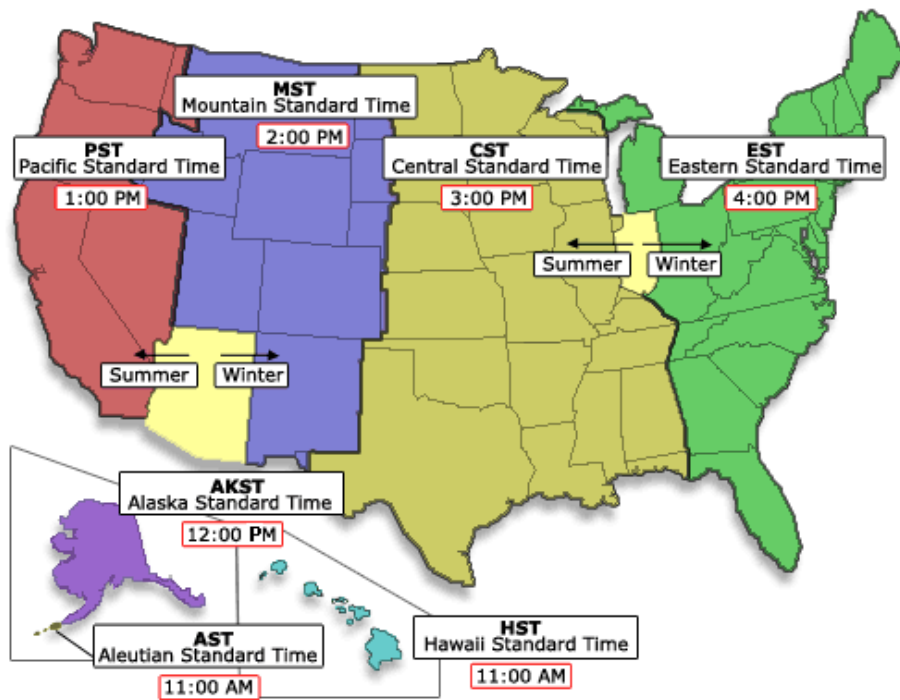

Dog Day Afternoon – A Pet Friendly Shelter Tabletop Exercise – Participation

EXERCISE SCHEDULE – The Dog Day Afternoon – A Pet Friendly Shelter Tabletop Exercise is scheduled so that teams can participate anytime between 9:00AM ET and 4:00PM ET (make adjustments for your time zone).

The exercise portal will be open from 9:00AM ET to 4:00PM ET (make adjustments for your time zone). This will allow flexibility for you and your team to set a start time which fits your schedule.

EXERCISE START – Anytime between 9:00AM ET and 1:00PM ET (make adjustments for your time zone).

On the day of the exercise access www.onxsystem.com anytime between 9:00AM ET and 1:00PM ET (make adjustments for your time zone) then login using your USER NAME and PASSWORD. Once you have logged in click on the Dog Day Afternoon Tabletop Exercise listed under the header “Your Exercises” in the upper left hand corner.

Once you and your team are ready to begin the exercise simply click on the forward arrow to move into exercise play.

EXERCISE DURATION – Any consecutive three hours between 9:00AM ET and 4:00PM ET (make adjustments for your time zone).

EXERCISE HELP DESK – At the beginning of the exercise you will be provided with a Help Desk phone number that you can call if you have questions or need advice while participating in the exercise.

Time Zones